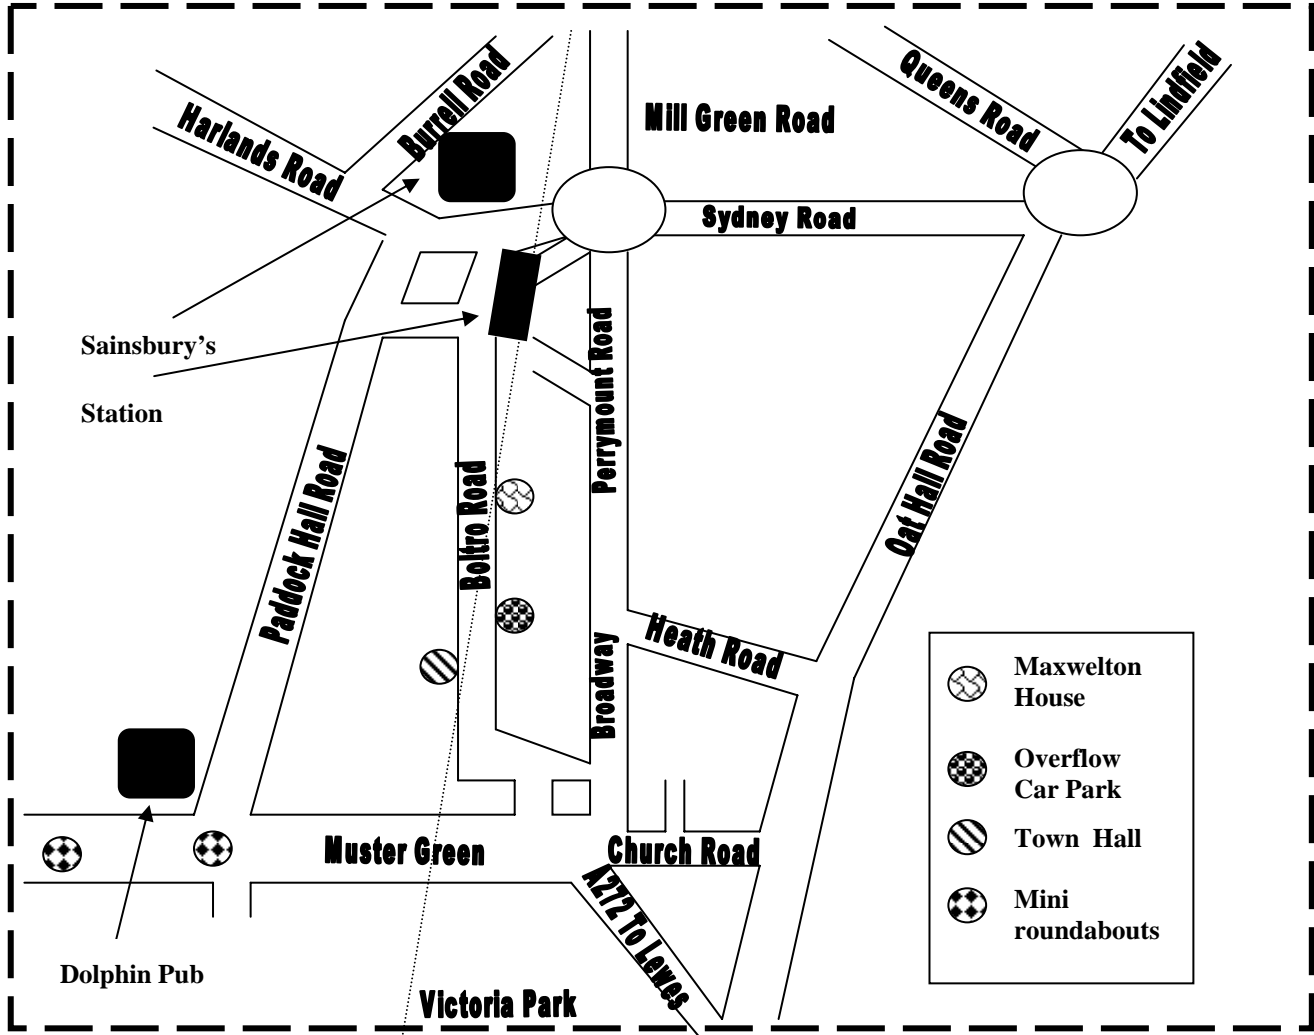

Map to Haywards Heath Town Hall

Venue for our courses

- From the **M25** take the exit for **M23 Junction 7**
- Keep on the **M23** - this passes Gatwick and turns into the **A23**
- Turn off the **A23** at the **A272** for **Haywards Heath** the follow the signs for Haywards Heath.
- Follow the Map - you will pass a pub on the left called the **Dolphin**, which is on two mini roundabouts. You are now in **Muster Green** - you will see a large green on your left with flowerbeds. You will then enter a one way system and you will need to bear **left** here into **Boltro Road**.
- Once in **Boltro Road** follow the signs for **Town Hall** and **Library**.
- Approximately 100yds down on the left is the **Haywards Heath Town Hall** - a two storey building with flower beds at the front entrance and large blue doors. If you pass the Library you have gone too far. Turn around and come back up **Boltro Road**.
- There is a **Maxwelton House Overflow Car Park** directly opposite the Town Hall. You can park here. It is an entrance to two blocks of new flats - pull in and turn left - our car park is the lower section. Please leave this map in the windscreen to indicate that you are a Cullen Scholefield client.
- If on arrival at the Town Hall the blue front doors are locked, turn to the right of the building and follow the path round the side where there is a small side entrance to the Town Hall. The course is held on the first floor where the Tutor will be waiting to meet you.
- **If you get lost or are running late please contact us on 01444 455052.**